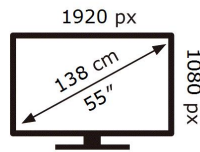

**ENERGY**

SAMSUNG

VM55T-U

**152** kWh/1000h

2019/2013